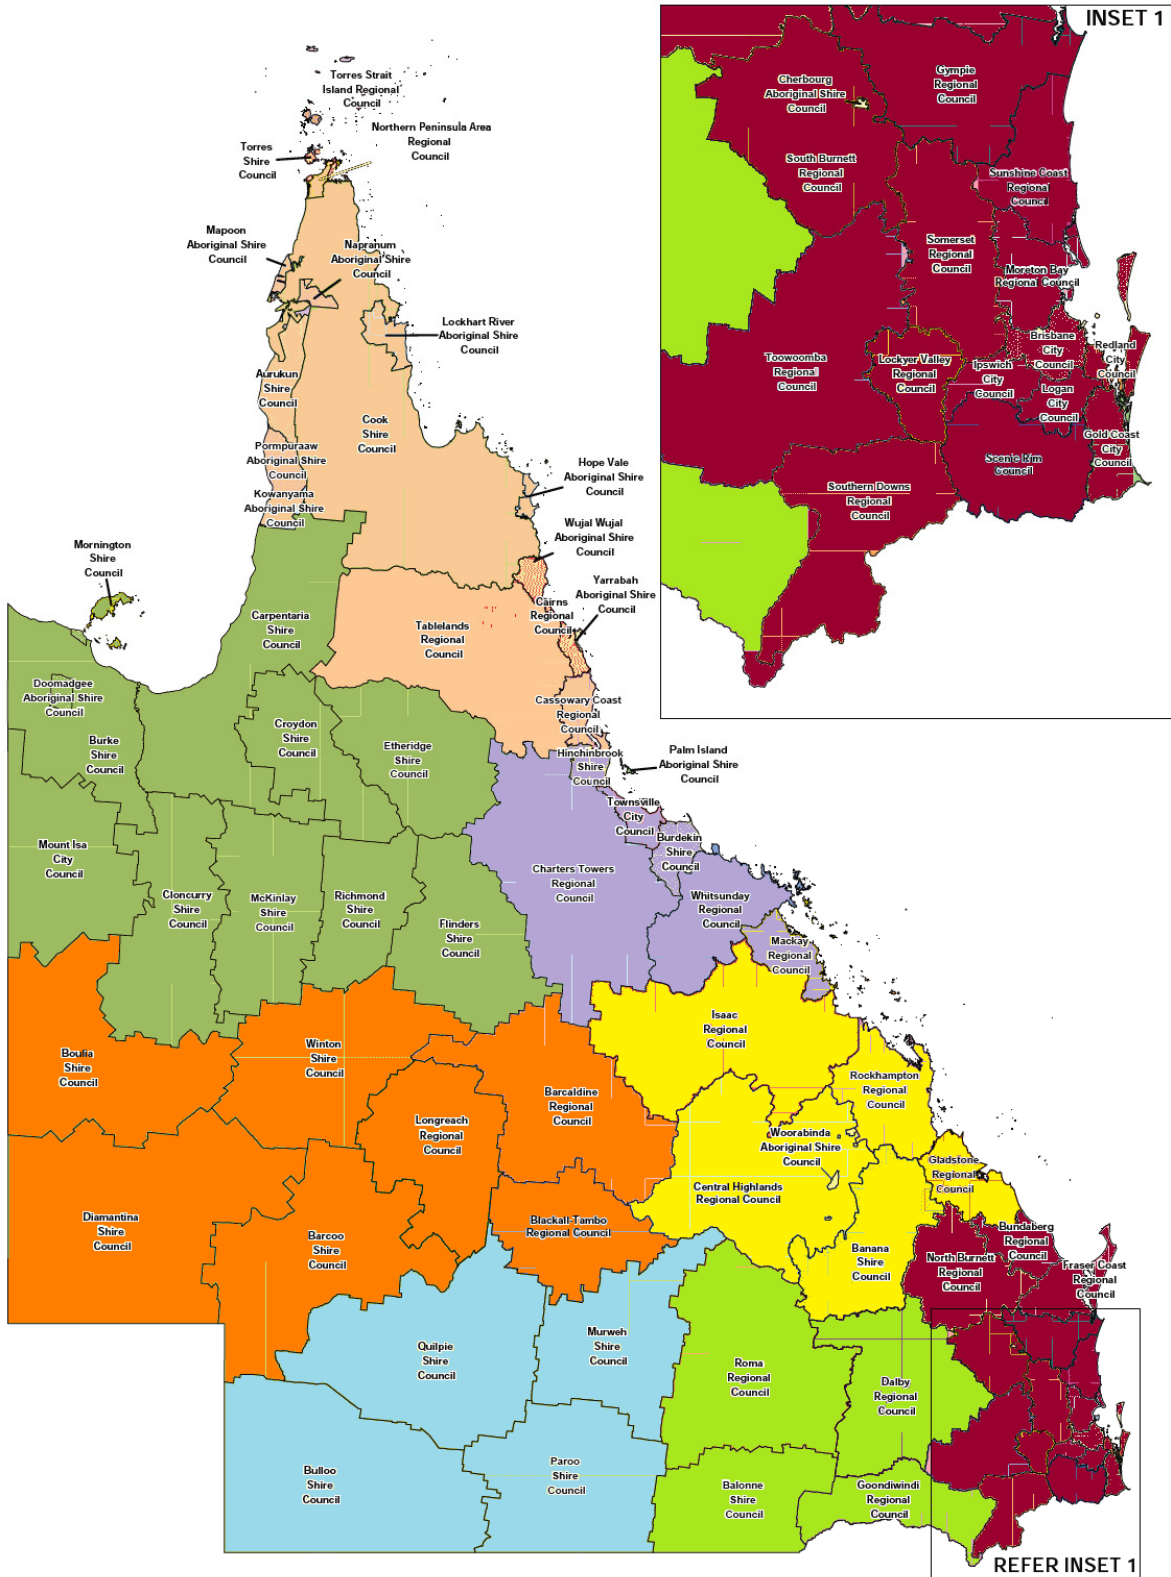

### APPENDIX 2 – QLD EMERGENCY MANAGEMENT REGIONS MAP INCLUDING LIST OF COUNCILS FOR THOSE REGIONS.

Version 1 (uncontrolled when printed) for the latest version visit [www.qldhorsecouncil.com](http://www.qldhorsecouncil.com)

### **South Central Queensland**

Balonne Shire Council  
Dalby Regional Council  
Goondiwindi Regional Council  
Roma Regional Council

### **Central Queensland**

Banana Shire Council  
Central Highlands Regional Council  
Gladstone Regional Council  
Isaac Regional Council  
Rockhampton Regional Council  
Woorabinda Aboriginal Shire Council

### **Far North Queensland**

Arakun Shire Council  
Cairns Regional Council  
Cassowary Coast Regional Council  
Cook Shire Council  
Hope Vale Aboriginal Shire Council  
Kowanyama Aboriginal Shire Council  
Lockhart River Aboriginal Shire Council  
Mapoon Aboriginal Shire Council  
Napranum Aboriginal Shire Council  
Northern Peninsular Area Regional Council  
Pormpurraaw Aboriginal Shire Council  
Tableland Regional Council  
Torres Shire Council  
Torres Strait Island Regional Council  
Wujal Wujal Aboriginal Shire Council